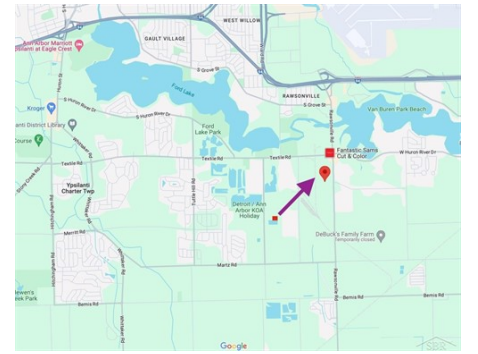

\$ 625,000

6400 Rawsonville Rd, Van Buren Township, MI 48111

- » **MLS #: 50135011**
- » **Land | Lot: 5 acres**
- » **More Info: 6400RawsonvilleRd.IsForSale.com**

Jagdeep Jag Singh
 (734) 837-2751
singherealtor4u@gmail.com

JPAR® - Great Lakes Bay Region
 122 Uptown Drive Suite 204-9
 Bay City, MI 48708
 (734) 837-2751

Remarks

Price adjusted for a fast sale . Prime 5-acre commercial land for sale in a strategic location, ideal for logistics and manufacturing ventures, with the added potential for a trucking business truck freight and/or truck terminals- truck repair shop, truck parking, storage, etc. Please verify the information provided. Showing must be scheduled. Contact listing agent for details- Jagdeep