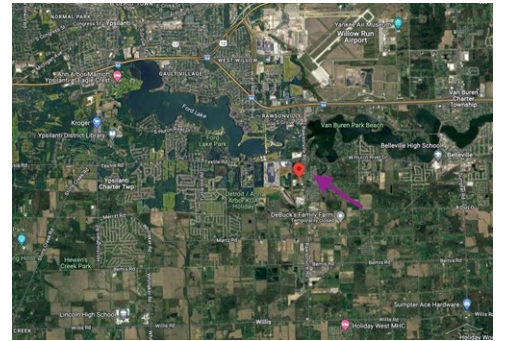

\$ 625,000

6400 Rawsonville Rd, Van Buren Township, MI 48111

- » **MLS #: 50135011**
- » **Land | Lot: 5 acres**
- » **More Info: 6400RawsonvilleRd.IsForSale.com**

Jagdeep Jag Singh
 (734) 837-2751
singherealtor4u@gmail.com

JPAR® - Great Lakes Bay Region
 122 Uptown Drive Suite 204-9
 Bay City, MI 48708
 (734) 837-2751

Remarks

Price adjusted for a fast sale . Prime 5-acre commercial land for sale in a strategic location, ideal for logistics and manufacturing ventures, with the added potential for a trucking business truck freight and/or truck terminals- truck repair shop, truck parking, storage, etc. Please verify the information provided. Showing must be scheduled. Contact listing agent for details- Jagdeep